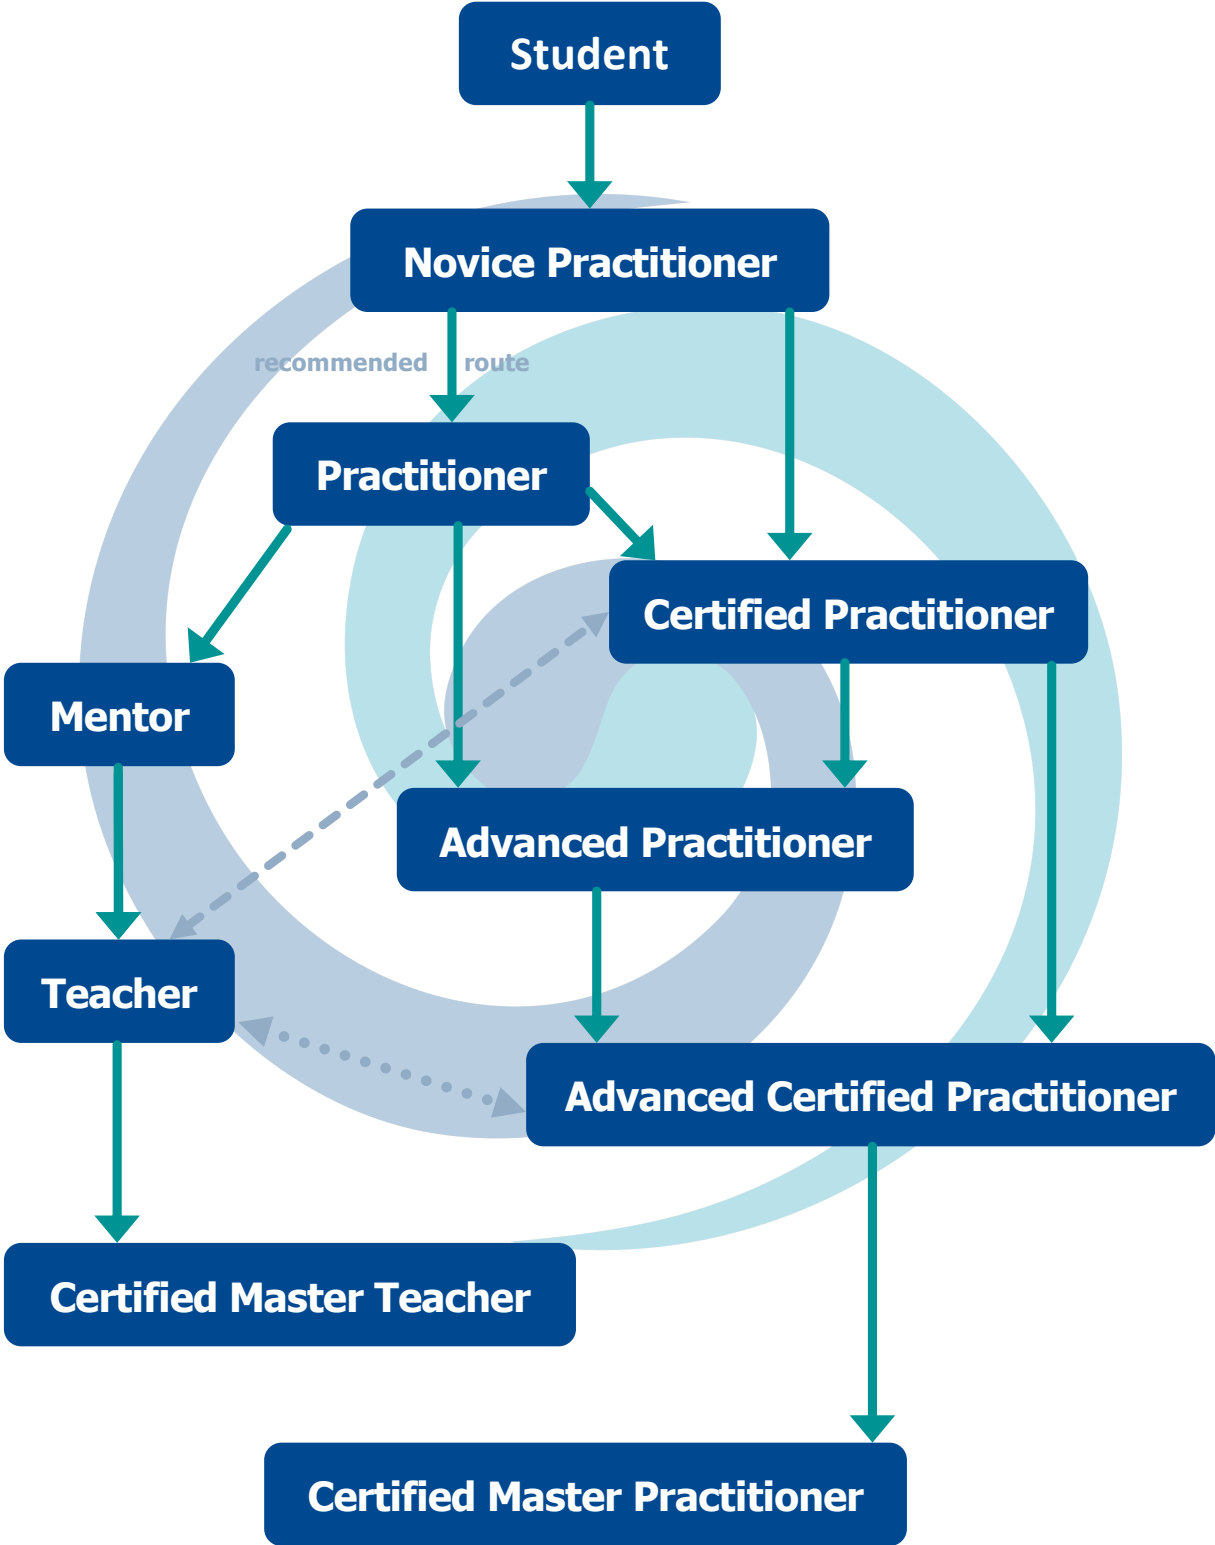

# Resonance Repatterning® Certification Journey

- > Conclude within first 12 months of teaching
- .....> Conclude within first 24 months of teaching